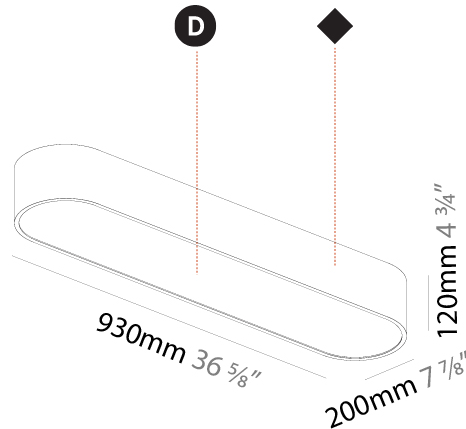

1. To build a product code in our configurator select the specify button on the base model # product page
2. To build a manual product code on this datasheet choose from the options listed below in blue font and add the suffix to the base model #

GENERAL

Series: Smoothy
Subseries: Smoothline
Brand: Prolicht
Division: Architectural
Mounting Type: Surface
Mounting Location: Ceiling
Subcategory: Ambient

PHYSICAL

Shape: Oval
Length (mm): 930
Length (in): 36 5/8
Width (mm): 200
Width (in): 7 7/8
Height (mm): 120
Height (in): 4 3/4
Light Distribution: Direct
Weight (kg): 5.108
Weight (lbs): 11.24
Diffuser: [PMMA - Opal or Micro-Prism](#)
Fixture Finish: [SSR / BKV / CWI / CRY / HAB / LAG / UFT / ITA / RUA / RUR / MIC / FTG / MYG / TWT / LOD / PUS / FRO / FUP / KIA / POP / BLS / SPG / MEY / GOH / GUM / CHC / COM / ABZ / JAG / OBR / MOS / ROR](#)
Fixture Material: [Extruded Aluminum / Steel](#)

ELECTRICAL

Lamp Type: LED (Zhaga Standard)
Input Wattage (W): 31.5
Total Output Wattage (W): 27
Dimming: [Tri-Mode (Non-Dimming and Phase Dimming (120Vac only) and 0-10V Dimming)](#)
Driver Included: Yes
Driver Location: Integrated
Driver Type: Constant Current - Universal
Driver Class: Class 2
Input Voltage (V): 120 - 277
Constant Current (MA): 500

LED

[Color Temperature (°K): 3000 / 3500 / 4000](#)
Max. Delivered Lumen (lm): 2190 / 2362 / 2410
CRI: >80 CRI
Lamp Life (hrs): 50000

OPTICAL

RATINGS AND CERTIFICATIONS

Certified By: Certified for North American Standards
IP rating: IP20