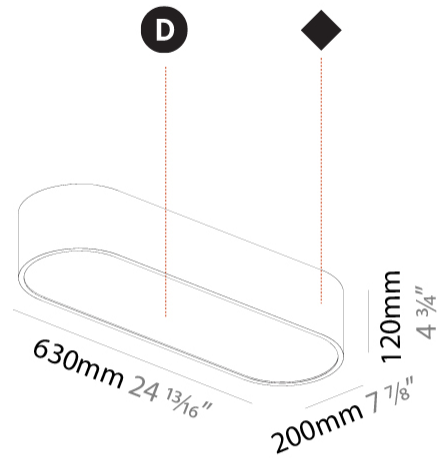

1. To build a product code in our configurator select the specify button on the base model # product page
2. To build a manual product code on this datasheet choose from the options listed below in blue font and add the suffix to the base model #

GENERAL

Series: Smoothy
Subseries: Smoothline
Brand: Prolicht
Division: Architectural
Mounting Type: Surface
Mounting Location: Ceiling
Subcategory: Ambient

PHYSICAL

Shape: Oval
Length (mm): 630
Length (in): 24 ¹³/₁₆
Width (mm): 200
Width (in): 7 ⁷/₈
Height (mm): 120
Height (in): 4 ³/₄
Light Distribution: Direct
Weight (kg): 3.403
Weight (lbs): 7.49
Diffuser: PMMA - Opal or Micro-Prism
Fixture Finish: SSR / BKV / CWI / CRY / HAB / LAG / UFT / ITA / RUA / RUR / MIC / FTG / MYG / TWT / LOD / PUS / FRO / FUP / KIA / POP / BLS / SPG / MEY / GOH / GUM / CHC / COM / ABZ / JAG / OBR / MOS / ROR
Fixture Material: Extruded Aluminum / Steel

ELECTRICAL

Lamp Type: LED (Zhaga Standard)
Input Wattage (W): 21
Total Output Wattage (W): 18
Dimming: Tri-Mode (Non-Dimming and Phase Dimming (120Vac only) and 0-10V Dimming)
Driver Included: Yes
Driver Location: Integrated
Driver Type: Constant Current - Universal
Driver Class: Class 2
Input Voltage (V): 120 - 277
Constant Current (MA): 500

LED

Color Temperature (°K): 3000 / 3500 / 4000
Max. Delivered Lumen (lm): 1460 / 1568 / 1600
CRI: >80 CRI
Lamp Life (hrs): 50000

OPTICAL

RATINGS AND CERTIFICATIONS

Certified By: Certified for North American Standards
IP rating: IP20