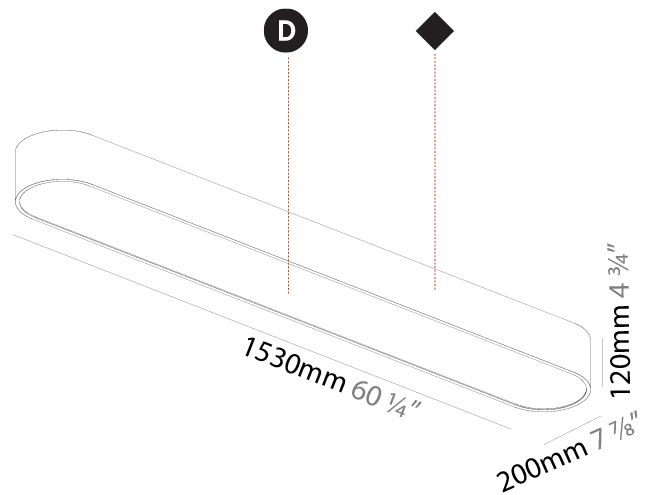

1. To build a product code in our configurator select the specify button on the base model # product page
2. To build a manual product code on this datasheet choose from the options listed below in blue font and add the suffix to the base model #

GENERAL

Series: Smoothy
Subseries: Smoothline
Brand: Prolicht
Division: Architectural
Mounting Type: Surface
Mounting Location: Ceiling
Subcategory: Ambient

PHYSICAL

Shape: Oval
Length (mm): 1530
Length (in): 60 1/4
Width (mm): 200
Width (in): 7 7/8
Height (mm): 120
Height (in): 4 3/4
Light Distribution: Direct
Diffuser: PMMA - Opal or Micro-Prism
Fixture Finish: SSR / BKV / CWI / CRY / HAB / LAG / UFT / ITA / RUA / RUR / MIC / FTG / MYG / TWT / LOD / PUS / FRO / FUP / KIA / POP / BLS / SPG / MEY / GOH / GUM / CHC / COM / ABZ / JAG / OBR / MOS / ROR
Fixture Material: Extruded Aluminum / Steel

ELECTRICAL

Lamp Type: LED (Zhaga Standard)
Input Wattage (W): 52
Total Output Wattage (W): 45
Dimming: Tri-Mode (Non-Dimming and Phase Dimming (120Vac only) and 0-10V Dimming)
Driver Included: Yes
Driver Location: Integrated
Driver Type: Constant Current - Universal
Driver Class: Class 2
Input Voltage (V): 120 - 277
Constant Current (MA): 500

LED

Color Temperature (°K): 3000 / 3500 / 4000
Max. Delivered Lumen (lm): 3650 / 3930 / 4010
CRI: >80 CRI
Lamp Life (hrs): 50000

OPTICAL

RATINGS AND CERTIFICATIONS

Certified By: Certified for North American Standards
IP rating: IP20